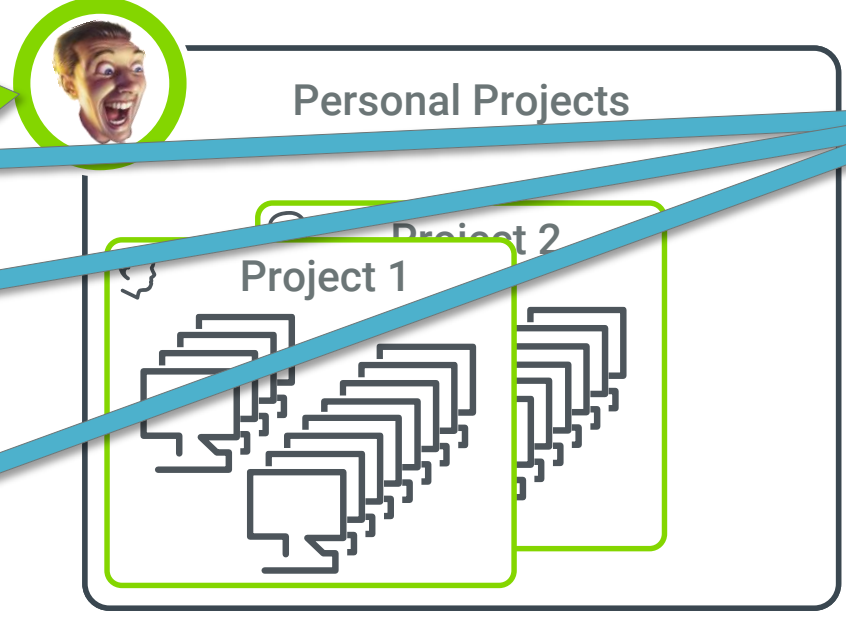

Integration Studio

- Provision your vision

Brian Leonard

Integration Studio

New Name – New Look

- ▲ Wonderware Online InStudio -> Integration Studio
- ▲ Entire new back-end platform
- ▲ Tight integration with Connect
- ▲ Bundled with your Dev license
- ▲ Benefits with Dev Subscriptions
- ▲ New features include:
 - ▲ Client connections within browser
 - ▲ Template-based Projects
 - ▲ Simpler Project Creation
 - ▲ Security Enhancements
 - ▲ Duration-based automatic shutdown

Integration Studio

AVEVA WORLD
CONFERENCE

Project Lifecycle

- ▲ Rapid creation of virtual infrastructures
- ▲ Ready to connect at a moments notice
- ▲ Global Sandbox
- ▲ Delay hardware procurement until the application is ready
- ▲ Pay for the time and resources that you use

Copyright © 2018 AVEVA Group plc and its subsidiaries. All rights reserved.

SI Organization

End Customer

- Accurate representation of field machines
- Less surprises
- Only pay for the time you use
- Owner is in control of the machines
- Give access to SI/EC without Domain Access
- Train in a safe environment