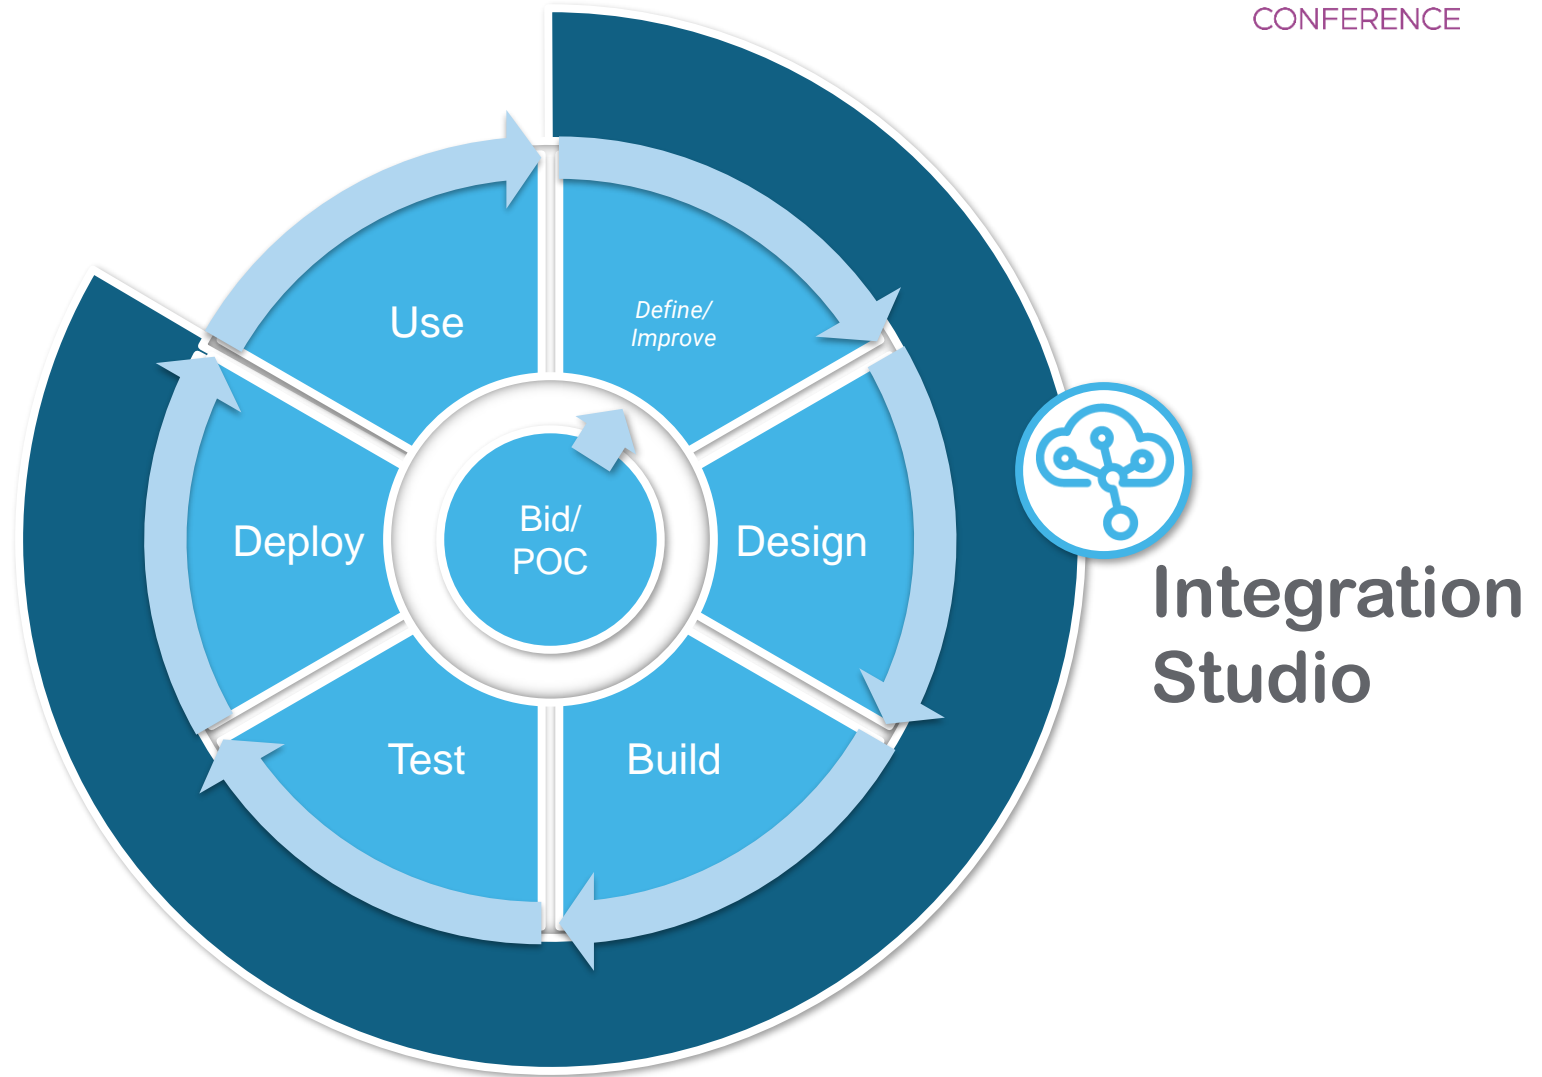

Integration Studio

- Provision your vision

Brian Leonard

Integration Studio

New Name – New Look

- ▲ Wonderware Online InStudio -> Integration Studio
- ▲ Entire new back-end platform
- ▲ Tight integration with Connect
- ▲ Bundled with your Dev license
- ▲ Benefits with Dev Subscriptions
- ▲ New features include:
 - ▲ Client connections within browser
 - ▲ Template-based Projects
 - ▲ Simpler Project Creation
 - ▲ Security Enhancements
 - ▲ Duration-based automatic shutdown

Integration Studio

AVEVA WORLD
CONFERENCE

Project Lifecycle

- ▲ Rapid creation of virtual infrastructures
- ▲ Ready to connect at a moments notice
- ▲ Global Sandbox
- ▲ Delay hardware procurement until the application is ready
- ▲ Pay for the time and resources that you use

Copyright © 2018 AVEVA Group plc and its subsidiaries. All rights reserved.

SI Organization

End Customer

- Accurate representation of field machines
- Less surprises
- Only pay for the time you use
- Owner is in control of the machines
- Give access to SI/EC without Domain Access
- Train in a safe environment